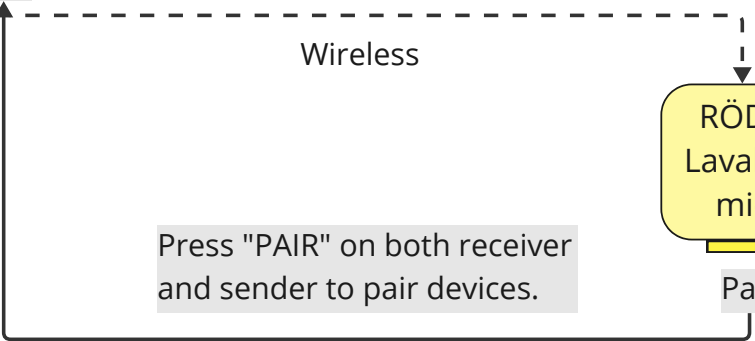

Zoom H6 and Sony a6400

3,5 Line in

Menu>
Movie2 -->
2/9-->
Audio Rec level --> Check
level---> Ususally good at 22

RØDE
receiver

Pair

Wireless

RØDE
Lavalier
mic

Pair

Press "PAIR" on both receiver
and sender to pair devices.

Streamingkamera 1

Konsertkameran med konsertljudet

Streamingkamera 2

Intervjukameran (Mingel) med intervjuljud

Sending video from SonyA6400 to Laptop to be used as a webcam