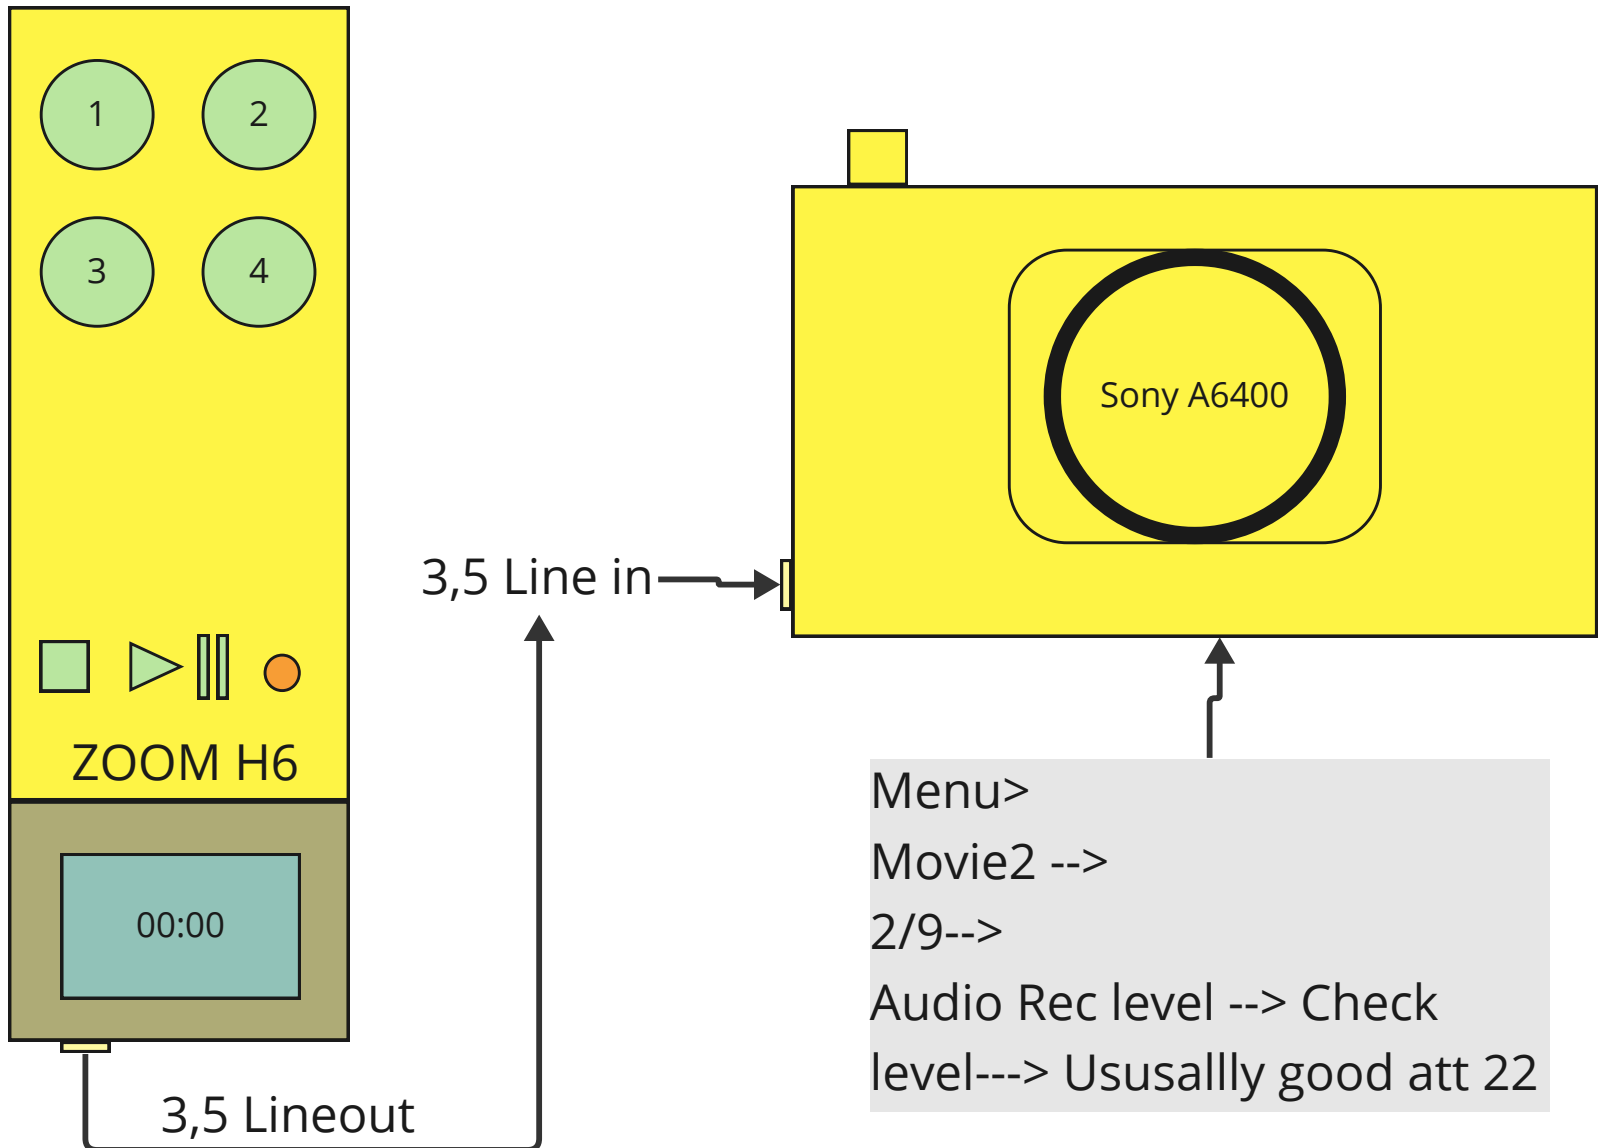

Zoom H6 and Sony a6400

3,5 Line in

Menu>
Movie2 -->
2/9-->
Audio Rec level --> Check
level---> Ususally good at 22

RØDE
receiver

Pair

Wireless

RØDE
Lavalier
mic

Pair

Press "PAIR" on both receiver
and sender to pair devices.

Streamingkamera 1

Konsertkameran med konsertljudet

Streamingkamera 2

Intervjukameran (Mingel) med intervjuljud

Sending video from SonyA6400 to Laptop to be used as a webcam

Mini HDMI + Regular size HDMI chord

HDMI in

USB