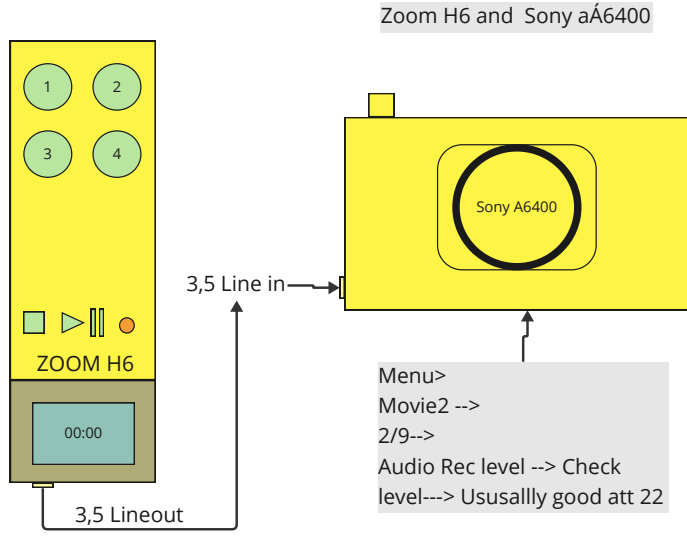

Zoom H6 and Sony a6400

3,5 Line in

Menu>
Movie2 -->
2/9-->
Audio Rec level --> Check
level---> Ususally good at 22

RØDE
receiver

Pair

Wireless

RØDE
Lavalier
mic

Pair

Press "PAIR" on both receiver
and sender to pair devices.

Streamingkamera 1

Konsertkameran med konsertljudet

Streamingkamera 2

Intervjukameran (Mingel) med intervjuljud

Sending video from SonyA6400 to Laptop to be used as a webcam

Mini HDMI + Regular size HDMI chord

HDMI in

USB